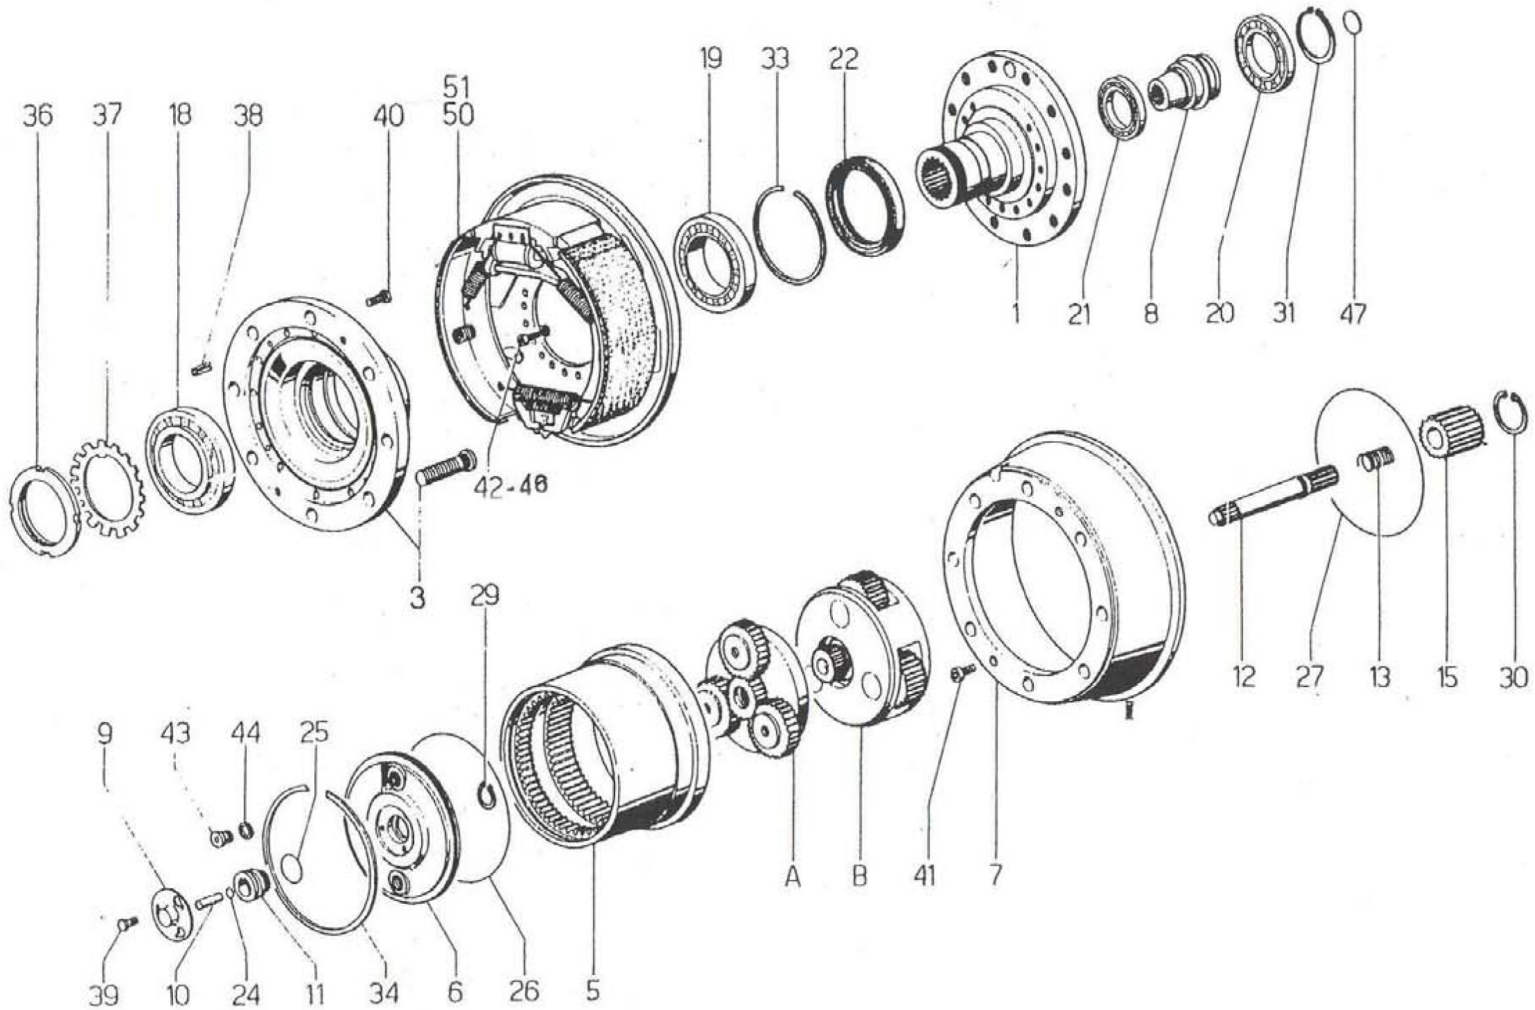

## RF46-2 REDUCTION GEARBOX

## RF46-2 REDUCTION GEARBOX

RAVO Partslist for RF46/2 gearbox

Only frequently used PN's are mentioned in the list.

Pos number:	Ravo PN:	Description:	Qty:
1	5014364	Spindle	1
3	5014304	Wheel hub	1
5	5014292	Ring-gear	1
6	5014293	Cover	1
7	5014132	Brake drum	1
8	5014322	Coupling	1
9	4010479	Locking cap	1
10	4010478	Pin	1
11	4010475	Thrust washer	1
12	5014321	Shaft	1
13	5014390	Spring	1
14		Not used by RAVO	1
15	5014297	Coupling	1
18	5014150	Bearing	1
19	5014155	Bearing	1
20	4010457	Bearing	1
21	5014175	Bearing	1
22	5014159	Sealing	1
24	4010477	O-ring	1
25	4010476	O-ring	1
26	5014050	O-ring	1
27	5014145	O-ring	1
29	5014366	Circlip	1
30	5014389	Circlip	1
31	5014179	Circlip	1
33	5014157	Retaining ring	1
34	5014128	Retaining ring	1
36	5014147	Bearing nut	1
37	5014149	Tab washer	1
38	5014152	Spring pin	4
39	4300610	Screw	3
40	5014282	Screw	13
41	4320820	Screw	2
42	5014284	Screw	13
43	5014285	Plug 3/8	2
44	5014368	Washer	2
46	5014286	Washer	13
47	4010456	Expansion plug	1
A + B	5014289	Reduction gear, two stages	1
	5014308	Wheel bolt RF46/2	8
	5114130	Wheel nut RF46/2	8
	<b>R540-Euro3 4 5 TIER3 4</b>		
50	5014381	Brake plate left incl. shoes, springs, cyl.	1
51	5014382	Brake plate right incl. shoes, springs, cyl	1
	5014113	Brake shoes left side, set	1
	5014114	Brake shoes right side, set	1
	5075253	Brake cylinder	
	5014385	Gearbox R540, right side	1
	5014380	Gearbox R540, left side	1